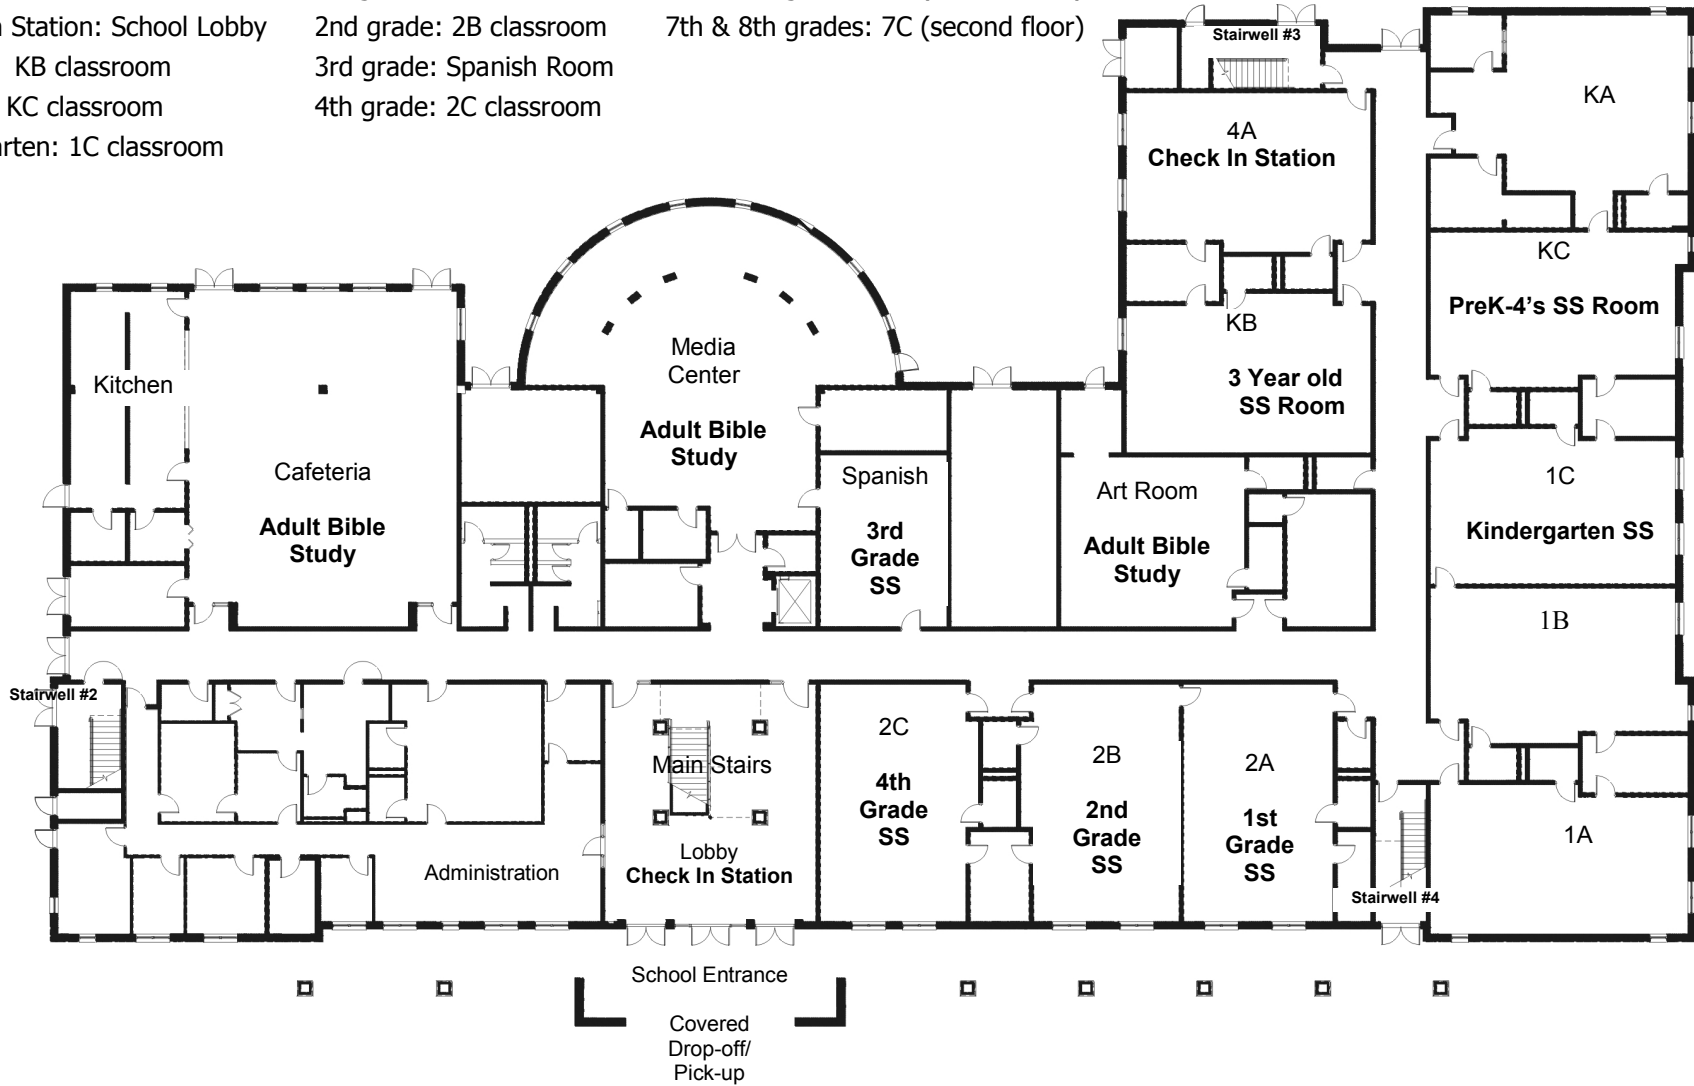

Locations for Sunday School 2015-16

- | | | |
|--------------------------------|-------------------------|-------------------------------------|
| Check In Station: 4A | 1st grade: 2A classroom | 5th & 6th grades: 7A (second floor) |
| Check In Station: School Lobby | 2nd grade: 2B classroom | 7th & 8th grades: 7C (second floor) |
| 3 yr old: KB classroom | 3rd grade: Spanish Room | |
| 4 yr old: KC classroom | 4th grade: 2C classroom | |
| Kindergarten: 1C classroom | | |

St. Luke's Lutheran School
FIRST FLOOR

Sunday School Locations

5th & 6th grades: 7A (second floor)

7th & 8th grades: 7C (second floor)

St. Luke's Lutheran School
SECOND FLOOR