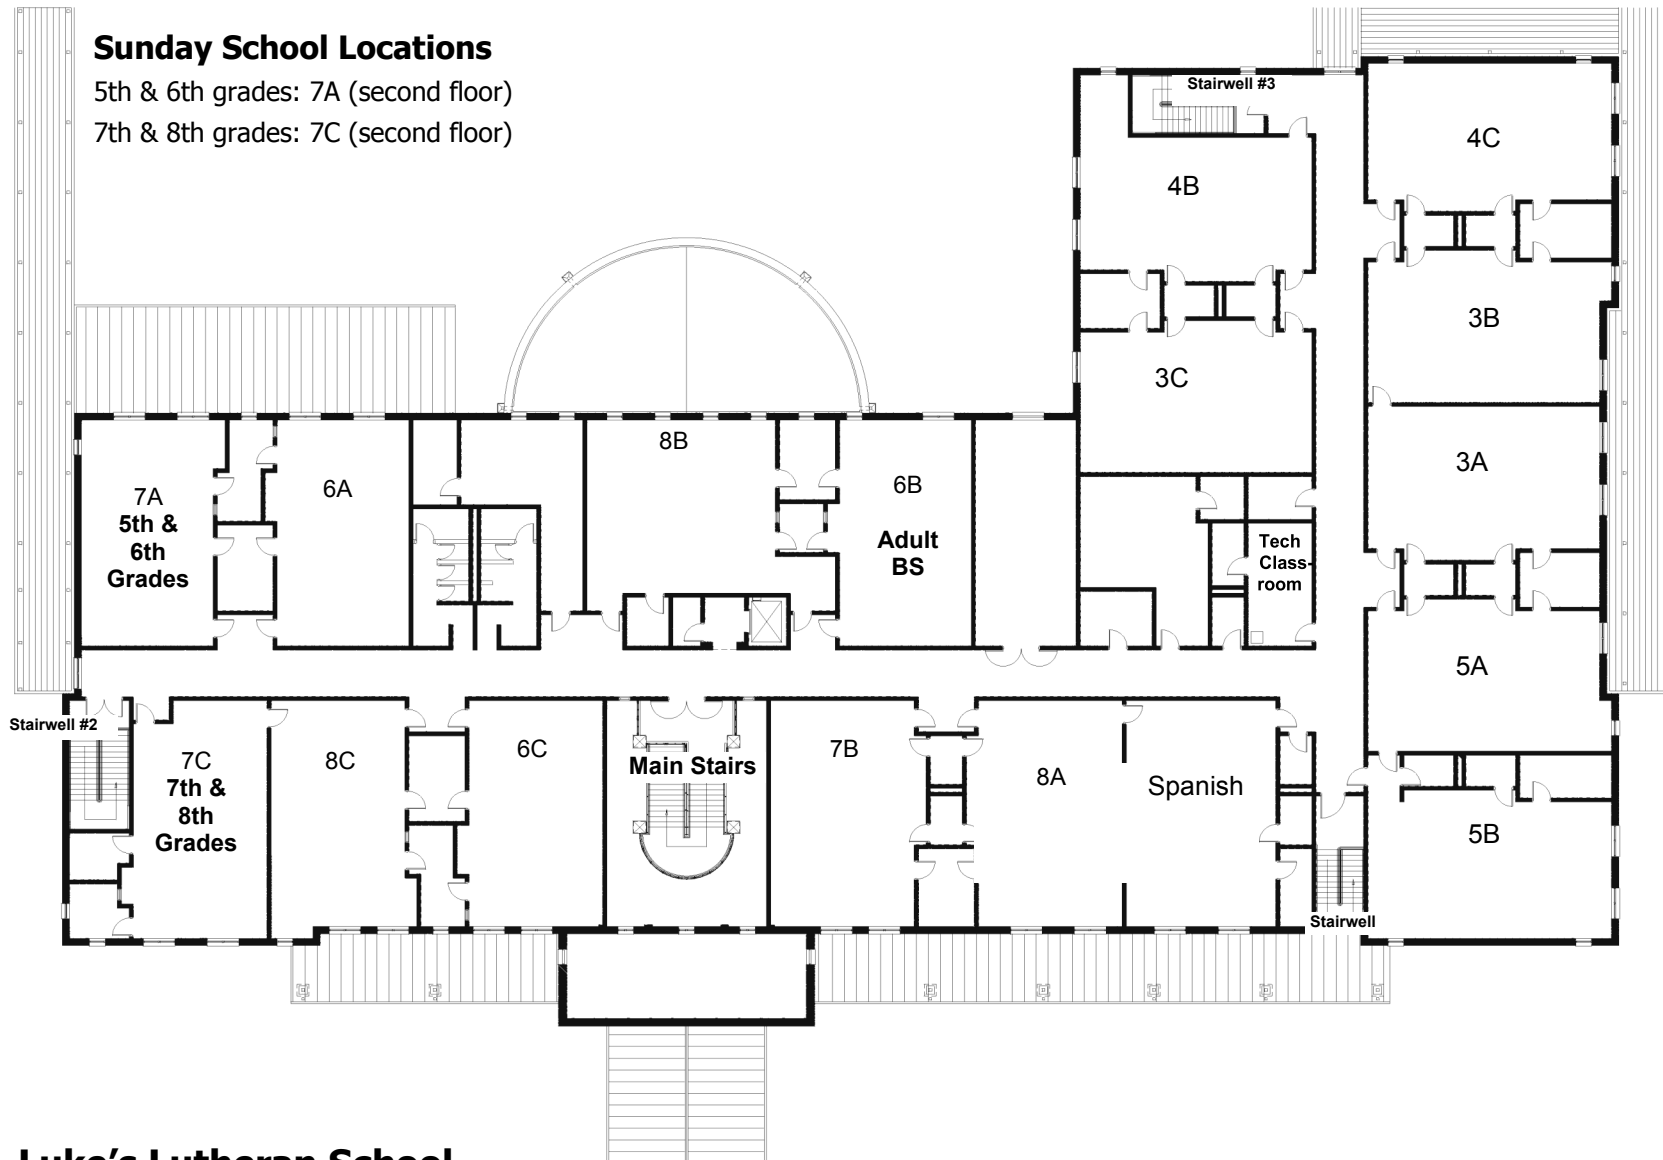

Locations for Sunday School 2015-16

- | | | |
|--------------------------------|-------------------------|-------------------------------------|
| Check In Station: 4A | 1st grade: 2A classroom | 5th & 6th grades: 7A (second floor) |
| Check In Station: School Lobby | 2nd grade: 2B classroom | 7th & 8th grades: 7C (second floor) |
| 3 yr old: KB classroom | 3rd grade: Spanish Room | |
| 4 yr old: KC classroom | 4th grade: 2C classroom | |
| Kindergarten: 1C classroom | | |

St. Luke's Lutheran School
FIRST FLOOR

Sunday School Locations

5th & 6th grades: 7A (second floor)

7th & 8th grades: 7C (second floor)

St. Luke's Lutheran School
SECOND FLOOR